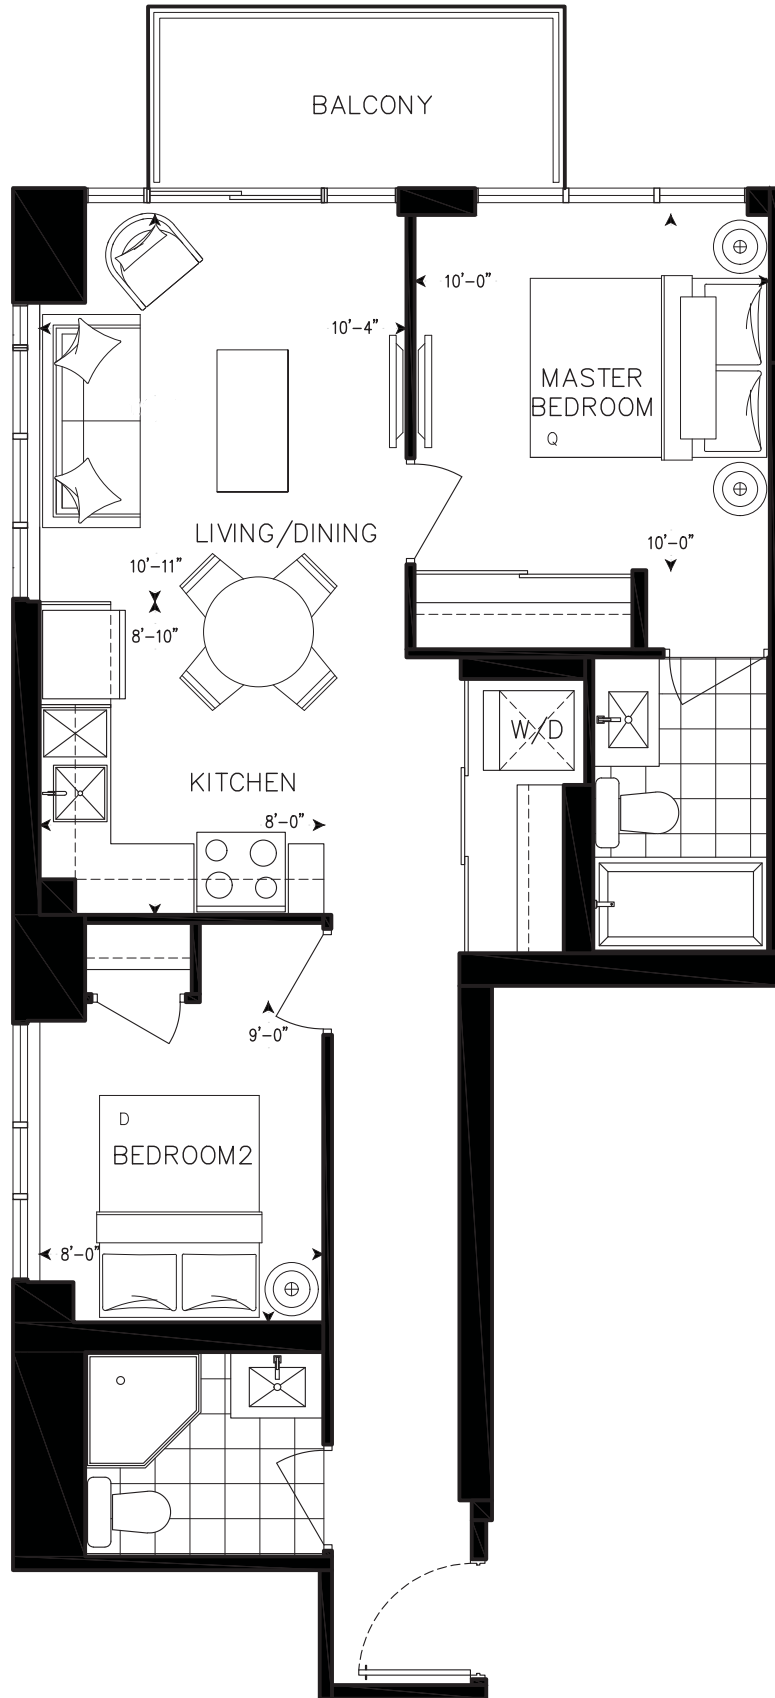

2B+F Two Bedrooms + Flex

Suite: 1303, 1403, 1503, 1603,
1703, 1803, 1903, 2003, 2103

Suite Area: 946 sq.ft.

Balcony Area: 85 sq.ft.

Total Area: 1,031 sq.ft.

13TH TO 21 FLOOR PLAN

2BF Two Bedrooms

Suite: 1302, 1402, 1502, 1602,
1702, 1802, 1902, 2002, 2102

Suite: 1207, 1307, 1407, 1507, 1607 1707, 1807, 1907, 2007, 2107

Suite Area: 700 sq.ft.
 Balcony Area: 68 sq.ft.
 Total Area: 768 sq.ft.

UNIT 1207, 1307, 1407, 1507, 1607, 1707, 1807, 1907, 2007, 2107

UNIT 1107

2W Two Bedrooms

Suite: 1409, 1509, 1609, 1709,
1809, 1909, 2009, 2109

Suite Area: 723 sq.ft.

Balcony Area: 39 sq.ft.

Total Area: 762 sq.ft.

STELLA
AT SOUTHSIDE

2X Two Bedrooms

Suite: 1408, 1508, 1608, 1708,
1808, 1908, 2008, 2108

Suite Area: 749 sq.ft.

Balcony Area: 56 sq.ft.

Total Area: 805 sq.ft.