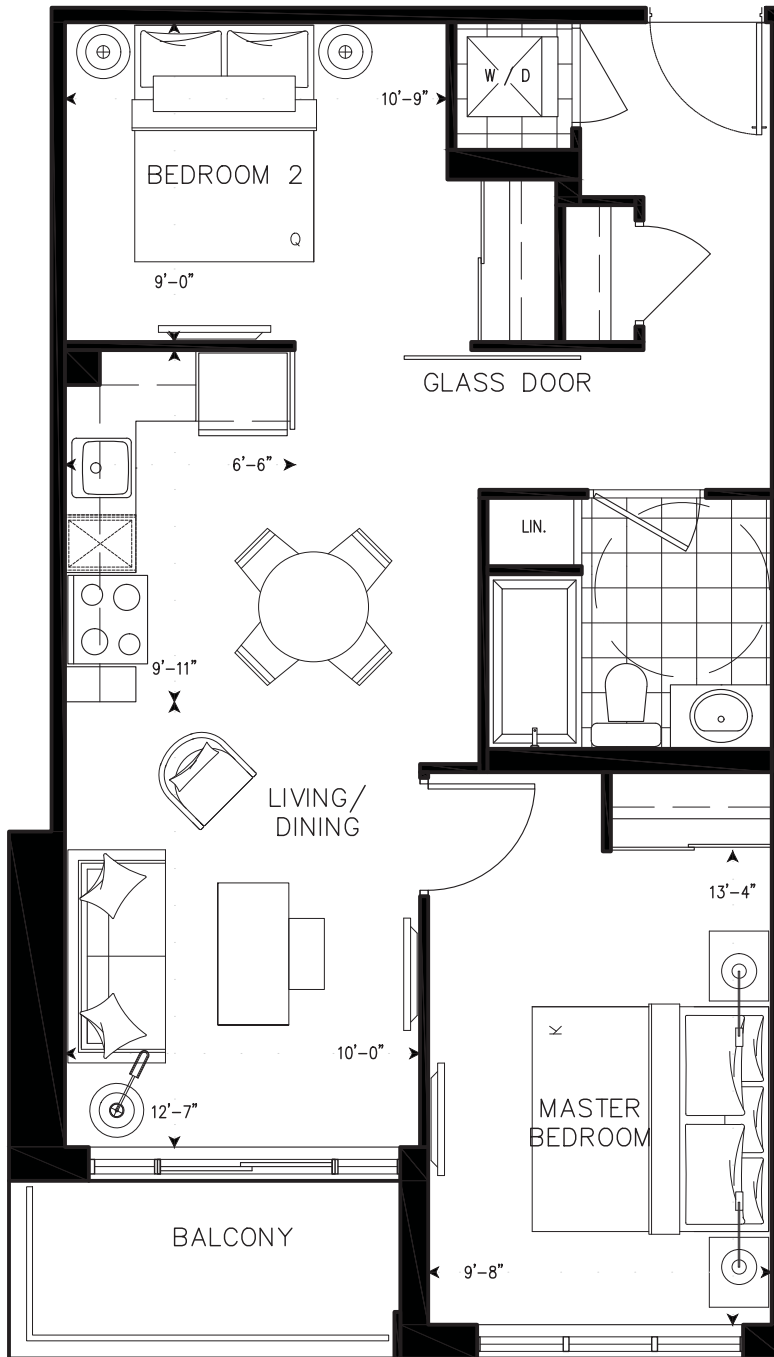

2B+F Two Bedrooms + Flex

Suite: 1303, 1403, 1503, 1603,
1703, 1803, 1903, 2003, 2103

Suite Area: 946 sq.ft.

Balcony Area: 85 sq.ft.

Total Area: 1,031 sq.ft.

13TH TO 21 FLOOR PLAN

2BF Two Bedrooms

Suite: 1302, 1402, 1502, 1602,
1702, 1802, 1902, 2002, 2102

Suite Area: 749 sq.ft.

Balcony Area: 43 sq.ft.

Total Area: 792 sq.ft.

13TH TO 21 FLOOR PLAN

2E Two Bedrooms

Suite: 212, 312, 412, 512, 612

Suite Area: 749 sq.ft.

Balcony Area: 54 sq.ft.

Total Area: 803 sq.ft.

2ND TO 6TH FLOOR PLAN

2LB+M Two Bedrooms + Media

Suite: 1004, 1104, 1204, 1304, 1404, 1504,
1604, 1704, 1804, 1904, 2004, 2104

Suite Area: 818 sq.ft.
Balcony Area: 77 sq.ft.
Total Area: 895 sq.ft.

Suite: 1207, 1307, 1407, 1507, 1607 1707, 1807, 1907, 2007, 2107

Suite Area: 700 sq.ft.
 Balcony Area: 68 sq.ft.
 Total Area: 768 sq.ft.

UNIT 1207, 1307, 1407, 1507, 1607, 1707, 1807, 1907, 2007, 2107

UNIT 1107