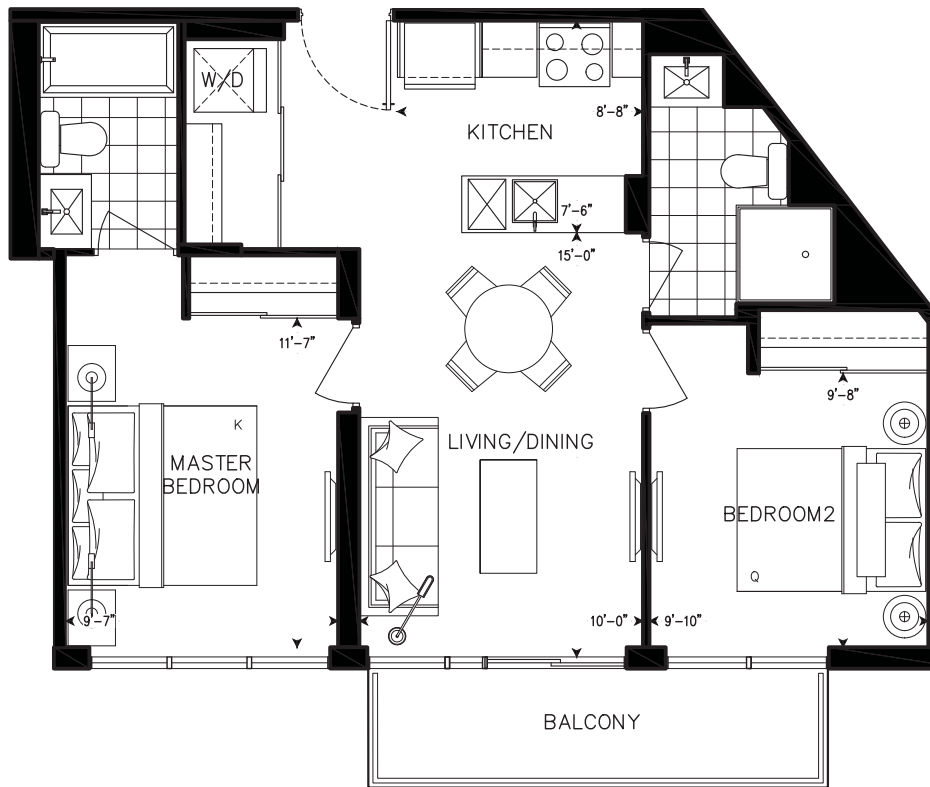

2B+F Two Bedrooms + Flex

Suite: 1303, 1403, 1503, 1603,
1703, 1803, 1903, 2003, 2103

Suite Area: 946 sq.ft.

Balcony Area: 85 sq.ft.

Total Area: 1,031 sq.ft.

13TH TO 21 FLOOR PLAN

2BF Two Bedrooms

Suite: 1302, 1402, 1502, 1602,
1702, 1802, 1902, 2002, 2102

2S Two Bedrooms

Suite: 1106, 1206, 1306, 1406, 1506,
1606, 1706, 1806, 1906, 2006, 2106

Suite Area: 749 sq.ft.

Balcony Area: 48 sq.ft.

Total Area: 797 sq.ft.

2U Two Bedrooms

Suite: 1107

Suite Area: 700 sq.ft.
 Terrace Area: 162 sq.ft.
 Total Area: 862 sq.ft.

Suite: 1207, 1307, 1407, 1507, 1607 1707, 1807, 1907, 2007, 2107

Suite Area: 700 sq.ft.
 Balcony Area: 68 sq.ft.
 Total Area: 768 sq.ft.

UNIT 1207, 1307, 1407, 1507, 1607, 1707, 1807, 1907, 2007, 2107

UNIT 1107