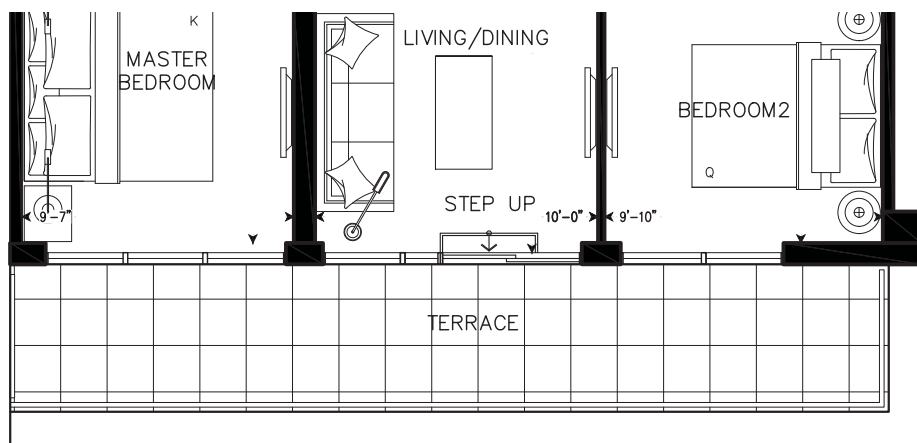

2S Two Bedrooms

Suite: 1106, 1206, 1306, 1406, 1506,
1606, 1706, 1806, 1906, 2006, 2106

Suite Area: 749 sq.ft.

Balcony Area: 48 sq.ft.

Total Area: 797 sq.ft.

2U Two Bedrooms

Suite: 1107

Suite Area: 700 sq.ft.
 Terrace Area: 162 sq.ft.
 Total Area: 862 sq.ft.

Suite: 1207, 1307, 1407, 1507, 1607 1707, 1807, 1907, 2007, 2107

Suite Area: 700 sq.ft.
 Balcony Area: 68 sq.ft.
 Total Area: 768 sq.ft.

UNIT 1207, 1307, 1407, 1507, 1607, 1707, 1807, 1907, 2007, 2107

UNIT 1107