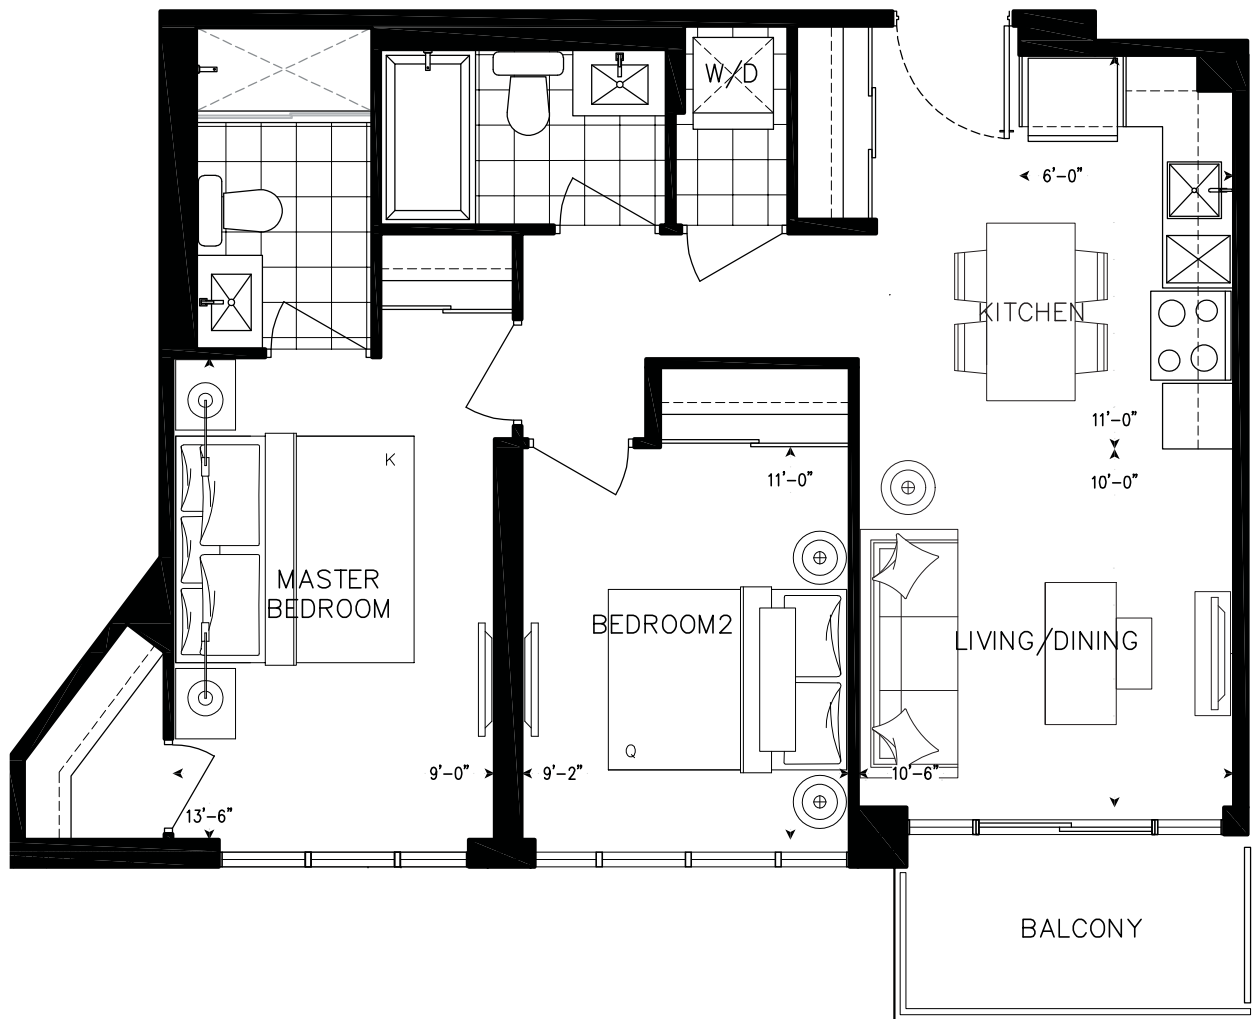

2B+F Two Bedrooms + Flex

Suite: 1303, 1403, 1503, 1603,
1703, 1803, 1903, 2003, 2103

Suite Area: 946 sq.ft.

Balcony Area: 85 sq.ft.

Total Area: 1,031 sq.ft.

13TH TO 21 FLOOR PLAN

2BF Two Bedrooms

Suite: 1302, 1402, 1502, 1602,
1702, 1802, 1902, 2002, 2102

Total Area: 803 sq.ft.

2ND TO 6TH FLOOR PLAN

2LB+M Two Bedrooms + Media

Suite: 1004, 1104, 1204, 1304, 1404, 1504,
1604, 1704, 1804, 1904, 2004, 2104

Suite Area: 818 sq.ft.
Balcony Area: 77 sq.ft.
Total Area: 895 sq.ft.

2S Two Bedrooms

Suite: 1106, 1206, 1306, 1406, 1506,
1606, 1706, 1806, 1906, 2006, 2106

Suite Area: 749 sq.ft.

Balcony Area: 48 sq.ft.

Total Area: 797 sq.ft.

2U Two Bedrooms

Suite: 1107

Suite Area: 700 sq.ft.
 Terrace Area: 162 sq.ft.
 Total Area: 862 sq.ft.

Suite: 1207, 1307, 1407, 1507, 1607 1707, 1807, 1907, 2007, 2107

Suite Area: 700 sq.ft.
 Balcony Area: 68 sq.ft.
 Total Area: 768 sq.ft.

UNIT 1207, 1307, 1407, 1507, 1607, 1707, 1807, 1907, 2007, 2107

UNIT 1107